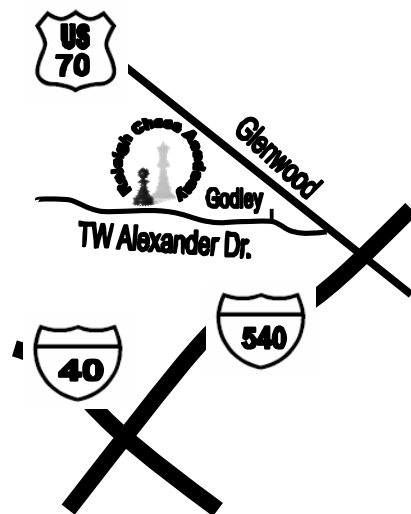

Chess

Lesson Schedule

Brier Creek Winter 2012

Sunday Afternoons	1p	2p	3p
1-Jan-12	Holiday		
8-Jan-12		Advanced	Intermediate
15-Jan-12	Tournament Cary		Beginner
22-Jan-12		Advanced	Intermediate
29-Jan-12	Tournament Raleigh		Beginner
5-Feb-12		Advanced	Intermediate
12-Feb-12	Tournament Cary		Beginner
19-Feb-12		Advanced	Intermediate
26-Feb-12		Advanced	Intermediate
4-Mar-12		Advanced	Intermediate
11-Mar-12	Tournament Raleigh		Beginner
18-Mar-12	NC State Championship in Charlotte		
25-Mar-12		Advanced	Intermediate
1-Apr-12		Advanced	Intermediate
8-Apr-12	Holiday		
15-Apr-12		Advanced	Intermediate
22-Apr-12	Tournament Raleigh		Beginner
29-Apr-12		Advanced	Intermediate
6-May-12	Tournament Cary		Beginner
13-May-12		Advanced	Intermediate
20-May-12		Advanced	Intermediate
27-May-12	Holiday		

Lesson Location:

**Raleigh Chess Academy
@ The International Preschool
(next to Frankie's Fun Park)
2370 Godley Lane
Raleigh, NC 27617**

Call (919) 272-8017 to register or visit www.RaleighChessAcademy.com